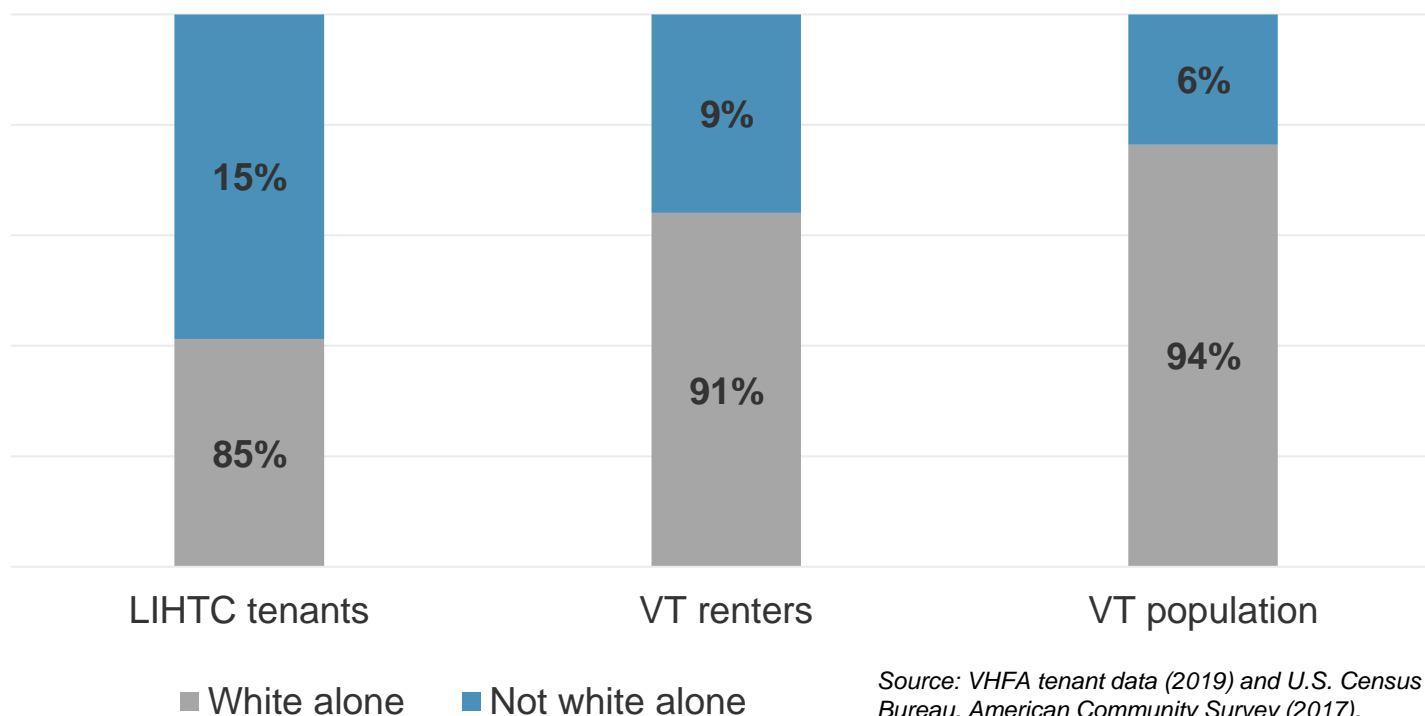

LIHTC tenants are more racially diverse than Vermont's population

LIHTC tenants comprise 7% of all VT renters but 11% of VT renters of color

Percentage of residents by race, January 2020

Source: VHFA tenant data (2019) and U.S. Census Bureau, American Community Survey (2017).