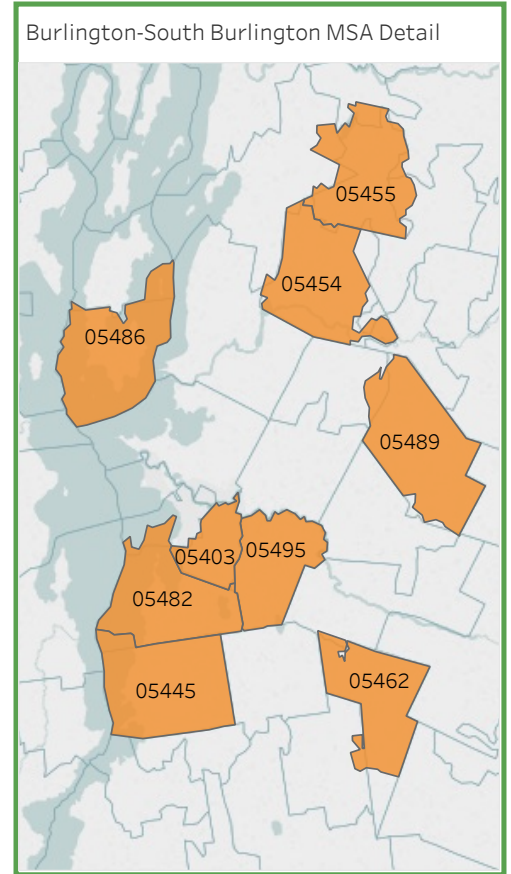

Vermont Difficult Development Areas (DDA), 2020

 Indicates Difficult Development Area (DDA)

Zip Codes with DDA designation within Burlington-South Burlington MSA (MSA includes Chittenden, Franklin, and Grand Isle Counties)

County	City	Zip Code
Chittenden	Charlotte	05445
	Huntington	05462
	Shelburne	05482
	South Burlington	05403
	Underhill	05489
	Williston	05495
Franklin	Fairfax	05454
	Fletcher	05455
Grand Isle	South Hero	05486